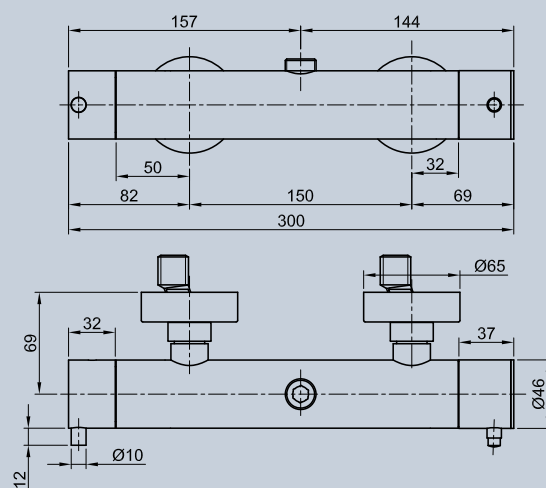

cod. NT0004