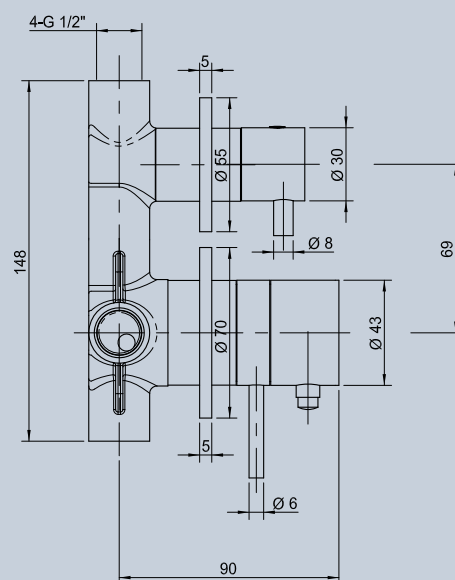

cod. NT3116

**MISCELATORE DOCCIA INCASSO TERMOSTATICO Ø35**  
thermostatic concealed shower mixer Ø35

cod. NT3117

**MISCELATORE VASCA A MURO Ø35 2 USCITE 2 FORI**  
wall bathtub mixer Ø35 2 exits 2 hole

cod. AP3126