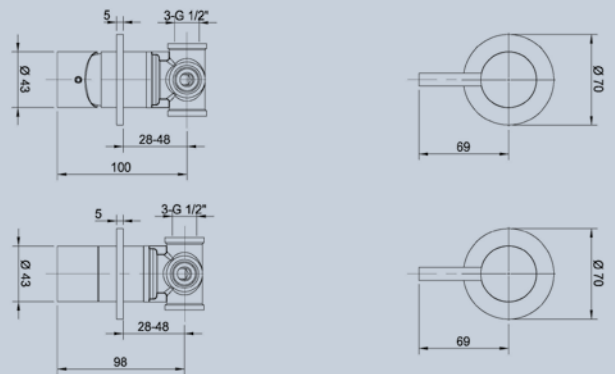

**MISCELATORE VASCA A MURO Ø35 2 USCITE 3 FORI**  
wall bathtub mixer Ø35 2 exits 3 hole

cod. AP3127

---