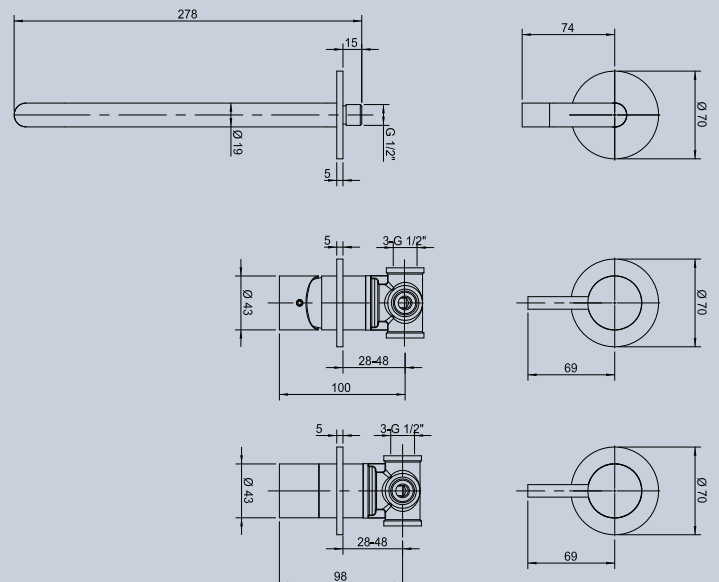

**MISCELATORE VASCA A MURO Ø35 2 USCITE 3 FORI**  
wall bathtub mixer Ø35 2 exits 3 hole

cod. AP3127

---