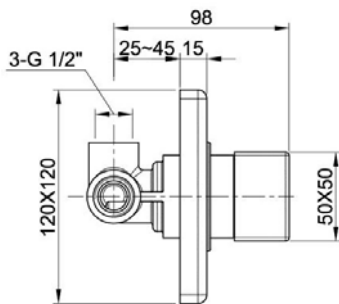

AP5005
MISCELATORE DOCCIA INCASSO
CONCEALED SHOWER MIXER
BRAUSEMISCHER UP