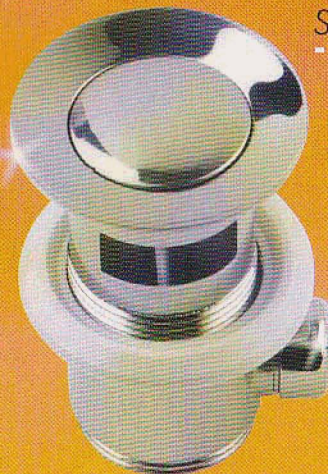

# BRUTTI Ricordi

(bad memories)

ottone cromato  
brass chrome-plated

I prodotti in acciaio inox/304 sono proposti  
al costo degli equivalenti in ottone cromato

*Stainless steel products are offered at the  
same price of the brass chrome-plated ones*

Stainless steel APM products... definitive choice

scarico automatico - pop-up waste