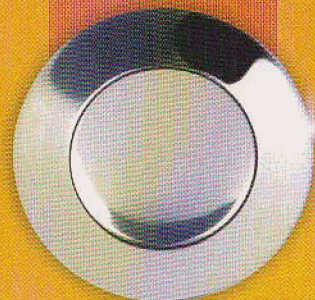

scarico automatico - pop-up waste

acciaio inox
stainless steel

APM

srl