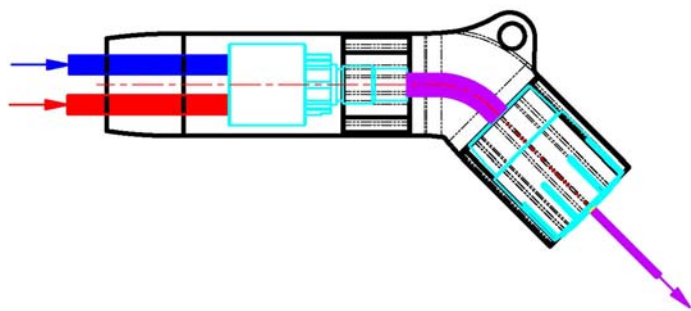

IDRO[®] CLEANER

Multifunction Bidet Spray
ALL-IN-ONE

PATENT

A new revolutionary bidet shower.
The first in the world with a mixer inside.
With the simply rotation of the handle you can use with hot
or cold water like a normal mixer tap.
More than this with the simply rotation of the head you can get
bidet spray shower function or toilette brush function.

TOILETTE BRUSH FUNCTION

BIDET SPRAY SHOWER FUNCTION

PROGRESSIVE MIXER

The mixing of hot and cold water is made by a special progressive cartridge which it works following the scheme aside.

You can obtain different water flow and different water temperature only with the simply rotation of the shower handle.

GRADI
DEGREES

TOILETTE BRUSH FUNCTION

With this function you can obtain a very strong blast of water which can use to clean the Toilette. Using this way you can cancel the normal Toilette brush which is not igienic.