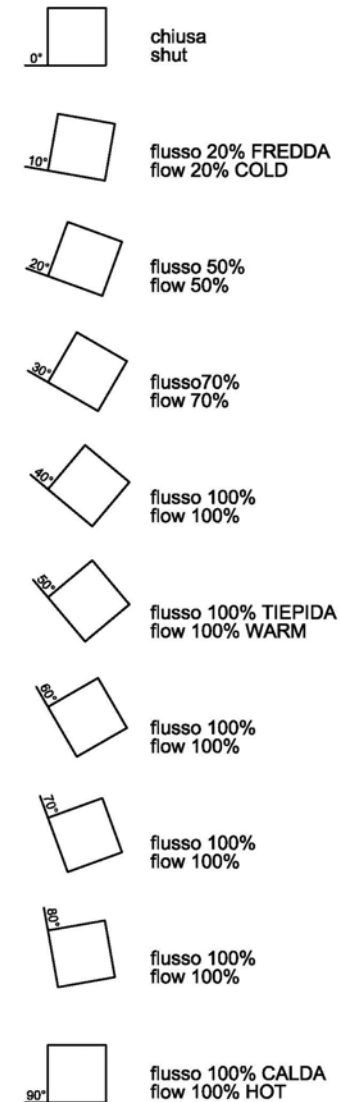

IDRO[®] CLEANER

Multifunction Bidet Spray
ALL-IN-ONE

PATENT

A new revolutionary bidet shower.
The first in the world with a mixer inside.
With the simply rotation of the handle you can use with hot
or cold water like a normal mixer tap.
More than this with the simply rotation of the head you can get
bidet spray shower function or toilette brush function.

TOILETTE BRUSH FUNCTION

BIDET SPRAY SHOWER FUNCTION

PROGRESSIVE MIXER

The mixing of hot and cold water is made by a special progressive cartridge which it works following the scheme aside.

You can obtain different water flow and different water temperature only with the simply rotation of the shower handle.

GRADI
DEGREES

TOILETTE BRUSH FUNCTION

With this function you can obtain a very strong blast of water which can use to clean the Toilette. Using this way you can cancel the normal Toilette brush which is not igienic.