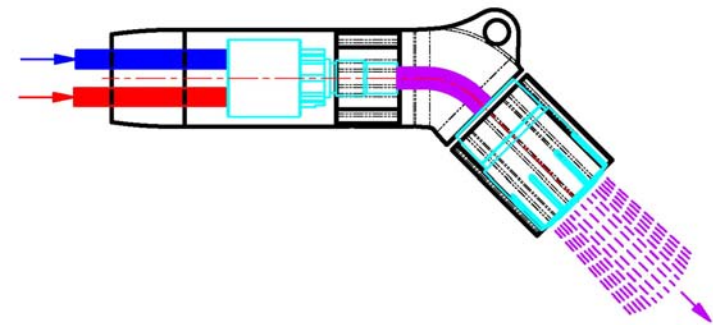

IDRO[®] CLEANER

Multifunction Bidet Spray
ALL-IN-ONE

PATENT

A new revolutionary bidet shower.
The first in the world with a mixer inside.
With the simply rotation of the handle you can use with hot
or cold water like a normal mixer tap.
More than this with the simply rotation of the head you can get
bidet spray shower function or toilette brush function.

TOILETTE BRUSH FUNCTION

BIDET SPRAY SHOWER FUNCTION

PROGRESSIVE MIXER

The mixing of hot and cold water is made by a special progressive cartridge which it works following the scheme aside.

You can obtain different water flow and different water temperature only with the simply rotation of the shower handle.

GRADI
DEGREES

TOILETTE BRUSH FUNCTION

With this function you can obtain a very strong blast of water which can use to clean the Toilette. Using this way you can cancel the normal Toilette brush which is not igienic.