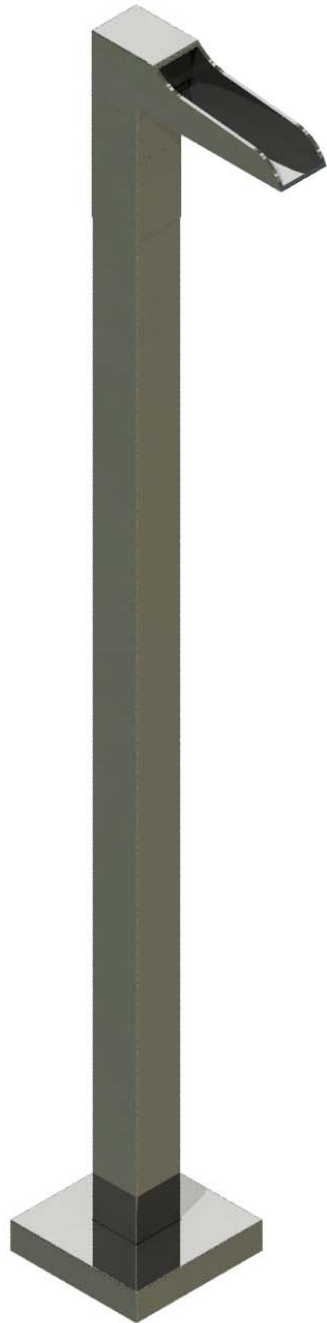

CASCATA

WF0001 HIGH BASIN

WF0004 BASIN

CASCATA

ALTEZZA : mm. 1.000
HEIGHT : mm. 1.000

AD0040
FLOOR BASIN MIXER
FLOOR BATHTUBE MIXER